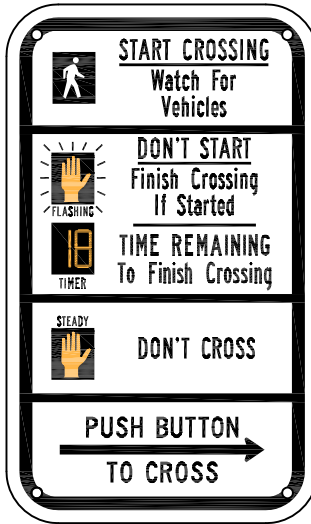

OPTION T - MUTCD R10-3e SIGN - HI RETROREFLECTIVE (9" x 15")

OPTION C - COUNTDOWN SIGN - NON-MUTCD Compliant Low-Cost Alternative

800H-84

Option T - MUTCD R10-3e SIGN
9"x15" Right/Left Arrow
Hi-Intensity Retroreflective
Fully complies with MUTCD

Also Available:

800-85

Option C - COUNTDOWN SIGN
9" x 12" Right/Left Arrow
Powder Coated Aluminum
Not MUTCD Compliant

800G-85

Option N - Custom for Nevada DOT
9" x 12" Right/Left Arrow
Hi-Intensity Retroreflective
Anti-Graffiti Coating
Cannot be used with BRAILLE