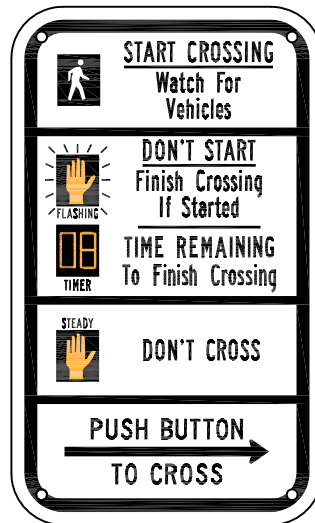

Custom Signs for
Minnesota DOT

800D-107

Option M - MUTCD R10-3e SIGN
9"x15" Right/Left Arrow
Diamond-Grade Retroreflective
Clear Protective Cover
Fully complies with MUTCD

800D-108

Option M - MUTCD R10-3e SIGN
9"x15" Bi-Directional Arrow
Diamond-Grade Retroreflective
Clear Protective Cover
Fully complies with MUTCD