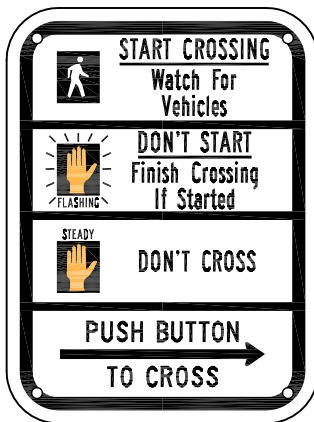

800H-69

Option U - MUTCD R10-3b SIGN
9"x12" Right/Left Arrow
Hi-Intensity Retroreflective
Fully complies with MUTCD

Also Available: _____

800-59

Option B - INFORMATIONAL SIGN
5" x 7 3/4" Right/Left Arrow
Powder Coated Aluminum
Not MUTCD Compliant